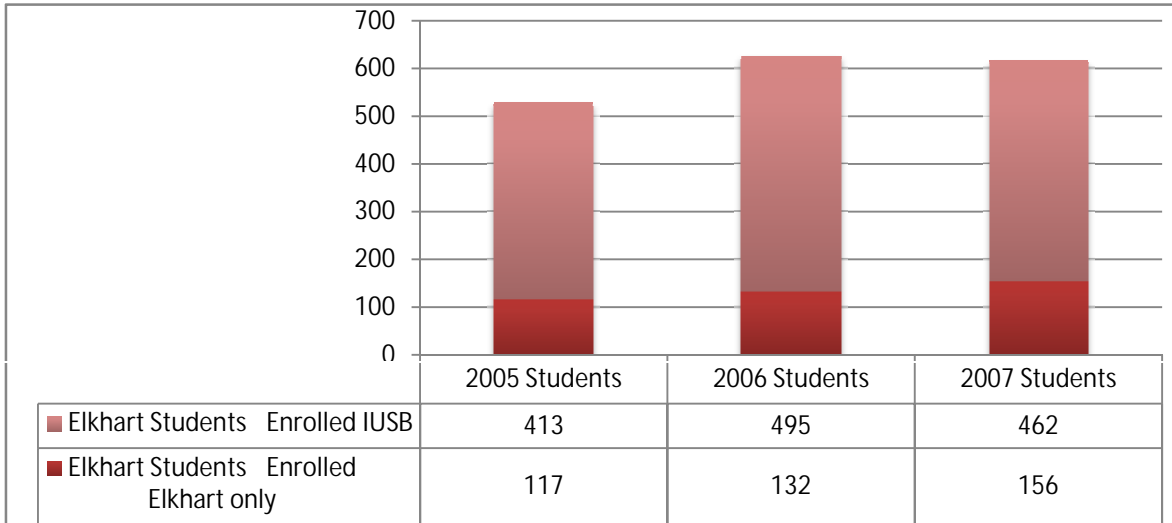

INDIANA UNIVERSITY SOUTH BEND

Elkhart Campus Fall 2007

2007 ACADEMIC GROUP BREAKDOWN (Elkhart Students Enrolled Elkhart Campus only)

Academic Group Description	Head Count
Business & Econ Undergraduate	57
Lib Arts & Sci Undergraduate	42
Education Undergraduate	14
Pub & Envir Aff Undergraduate	8
Nursing Undergraduate	6
Non-Degree Undergraduate	5
Sch of the Arts Undergraduate	5
Non-Degree Graduate	3
Dental Aux Educ Undergraduate	3
Education Grad Nondeg	2
Allied Health Undergraduate	2
General Studies Undergrad	2
Education Graduate	1
Education Grad Certification	1
Labor Studies Undergraduate	1
Continuing Education Undergrad	1
Lib Arts & Sci Ugrd Nondeg	1
Business & Econ Grad Nondeg	1
Education Ugrd Teacher Cert	1

156

* Elkhart Only = Students who are enrolled in Elkhart classes that are not taking classes at the South Bend campus.